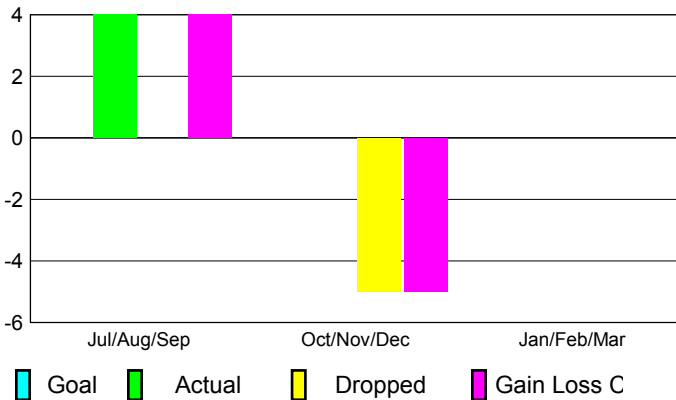

## CLUBS

Club Results  
2012-2013

Clubs  
2011-2012

Month	New Club Goal	Actual New Clubs	Actual Dropped Clubs	Gain/Loss of Clubs	Gain/Loss of Clubs
Jul/Aug/Sep		4	0	4	4
Oct/Nov/Dec		0	-5	-5	1
Jan/Feb/Mar					0
<b>Totals</b>		<b>4</b>	<b>-5</b>	<b>-1</b>	<b>5</b>

### Club Results 2012-2013

Goal, New, Dropped, Gain/Loss

### Comparison of Club Gain/Loss

Current Year Compared to the Previous Year