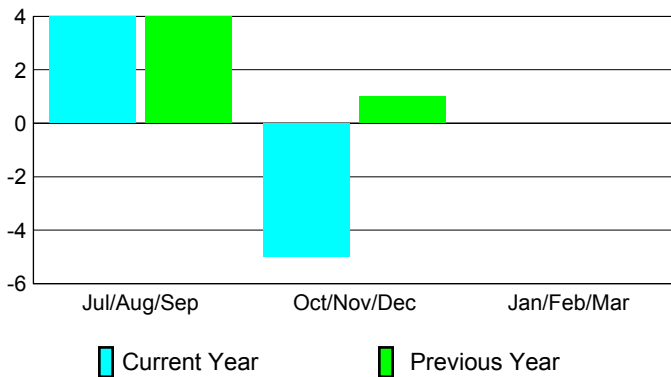

2012-2013 GMT Reports for District (or Undistricted) **District 318 A**

GMT: M NAGARAJAN

Location: INDIA

GMT CA: 6

CLUBS

Club Results
2012-2013

Clubs
2011-2012

Month	New Club Goal	Actual New Clubs	Actual Dropped Clubs	Gain/Loss of Clubs	Gain/Loss of Clubs
Jul/Aug/Sep		4	0	4	4
Oct/Nov/Dec		0	-5	-5	1
Jan/Feb/Mar					0
Totals		4	-5	-1	5

Club Results 2012-2013

Goal, New, Dropped, Gain/Loss

Comparison of Club Gain/Loss

Current Year Compared to the Previous Year

YTD Status Quo Clubs 2012-2013

Status Quo Clubs Compared to Status Quo Members

MEMBERSHIP

Membership Results
2012-2013

Membership
2011-2012

Month	Net Memb Goal	Actual New Memb	Actual Dropped Memb	Gain/Loss of Memb	Gain/Loss of Memb
Jul/Aug/Sep		196	-88	108	126
Oct/Nov/Dec		46	-169	-123	57
Jan/Feb/Mar					24
Totals		242	-257	-15	207

Membership Results 2012-2013

Goal, New, Dropped, Gain/Loss

Comparison of Membership Gain/Loss

Current Year Compared to the Previous Year

Gender Comparison 2012-2013

Jul/Aug/Sep

Oct/Nov/Dec

Jan/Feb/Mar

Male

Female