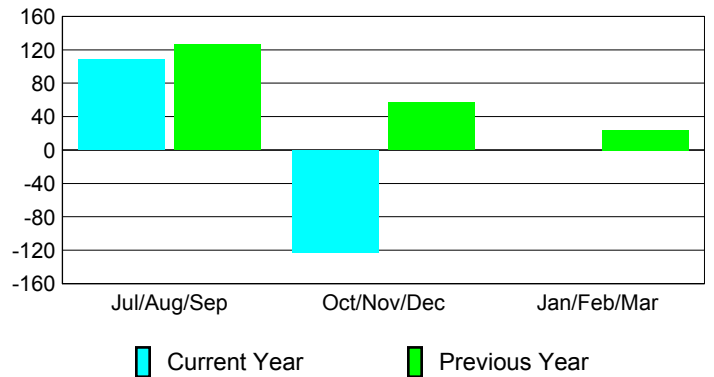

Gender Comparison 2012-2013

Jul/Aug/Sep

Oct/Nov/Dec

Jan/Feb/Mar

Male

Female