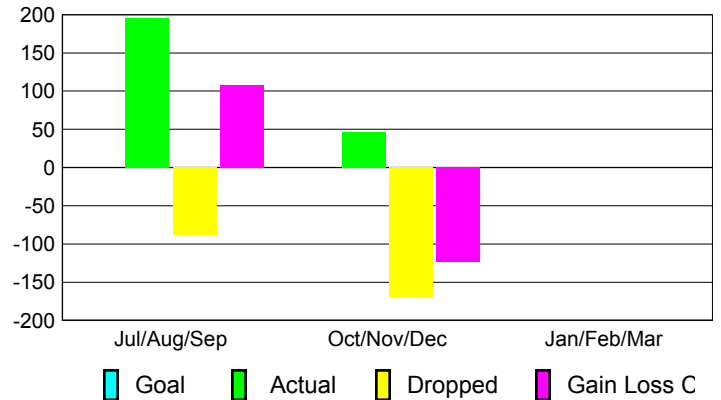

### YTD Status Quo Clubs 2012-2013

Status Quo Clubs Compared to Status Quo Members

## MEMBERSHIP

Membership Results  
2012-2013

Membership  
2011-2012

Month	Net Memb Goal	Actual New Memb	Actual Dropped Memb	Gain/Loss of Memb	Gain/Loss of Memb
Jul/Aug/Sep		196	-88	108	126
Oct/Nov/Dec		46	-169	-123	57
Jan/Feb/Mar					24
<b>Totals</b>		<b>242</b>	<b>-257</b>	<b>-15</b>	<b>207</b>

### Membership Results 2012-2013

Goal, New, Dropped, Gain/Loss

### Comparison of Membership Gain/Loss

Current Year Compared to the Previous Year